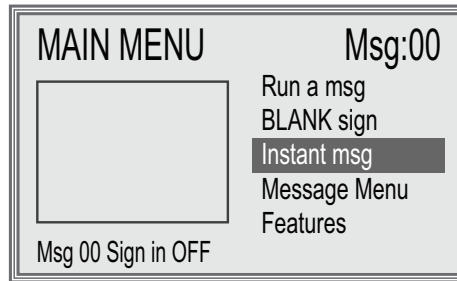

EZPro™

Handheld Terminal
 ReEngineered software makes it **EASY** to program & display messages

Why Handheld?

- Operate from clear zone
- Rugged design
- Specifically for PCMS
- Heavy-duty coiled cord

Why EZPro™ ?

- Create/Edit/Display
- Text/Graphics or both
- 299 presaved messages
- Custom message library
- Change messages on the fly
- View battery voltage
- Password protected

10-gauge steel Battery/Control Boxes