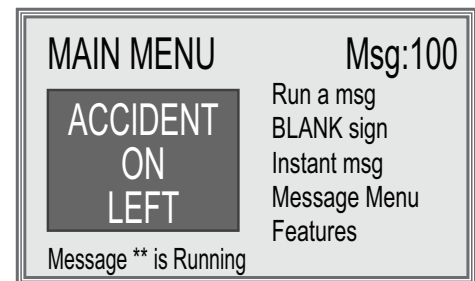

EZPro™

Handheld Terminal
 ReEngineered software makes it **EASY** to program & display messages

Why Handheld?

- Operate from clear zone
- Rugged design
- Specifically for PCMS
- Heavy-duty coiled cord

Why EZPro™ ?